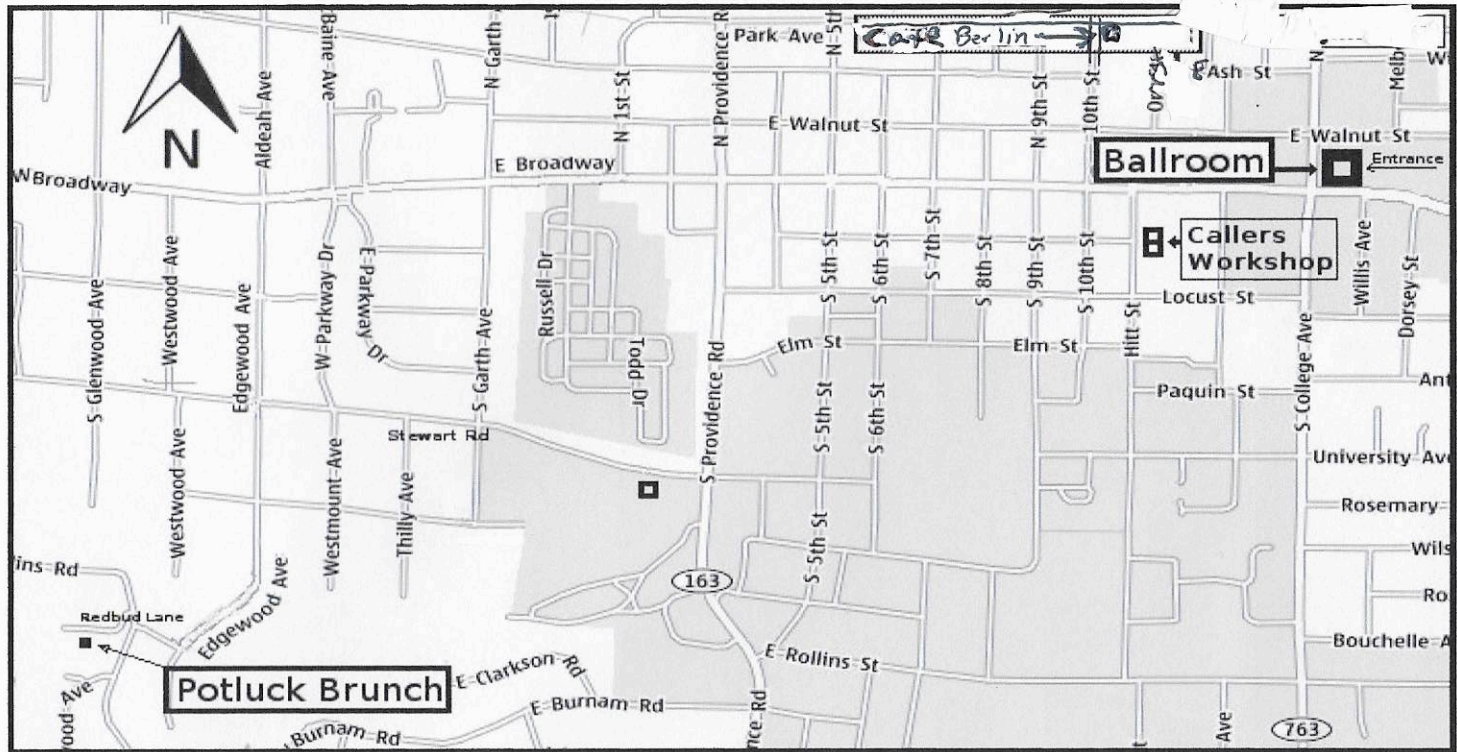

# Spring Breakdown Event Map

**Caller's Workshop:** First Presbyterian Church, 16 Hitt St. Take Broadway to Hitt, South on Hitt St.

**Ballroom:** Kimball Ballroom in Lela Raney Woods Hall, 6 North College Ave. Corner of Broadway and College Ave. Parking on north side, also the east off East Walnut and a large parking lot off the west side of Willis Ave.

**Artist Reception: (Friday night)** Dan and Claire's – 604 Redbud Ln. – South on Edgewood to Redbud. Redbud jogs and crosses S. Glenwood. Park on Glenwood and walk up Redbud.

**Artist Reception: (Sat. night)** Café Berlin - 220 North 10th Street – take Walnut west to 10th Street. Turn north on 10th street about 1 block.

**Potluck Brunch:** Dan and Claire's - 604 Redbud Ln.